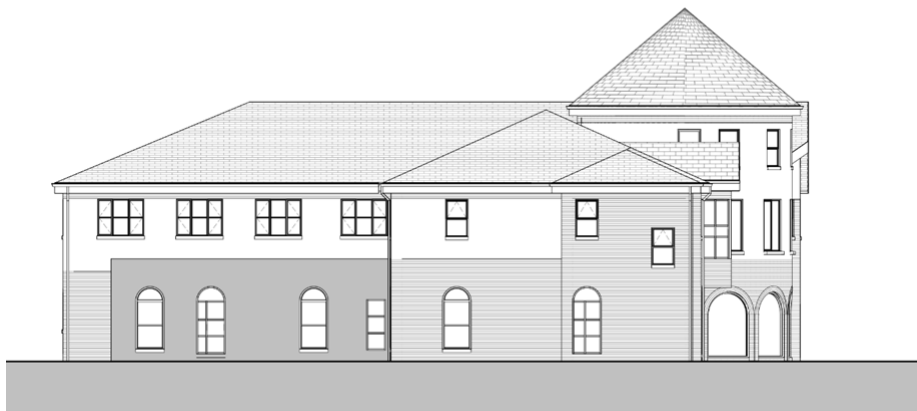

Please see below communication from East Suffolk Council for consideration by AID Committee and note a formal planning application has now been submitted. This will be considered by the LTC Planning Committee on Thursday 11 January 2024.

As you are aware I gave a presentation on the overall Cultural Quarter scheme recently to LTC members. Part of the scheme proposes to remove the West Wing of the Marina Centre and this will require making good the rotunda so that it visually connects to the rest of the area. As you can see below the proposal shows the before and after. The main difference being that windows are suggested to be install and I hope you agree that this is a better solution than having blank walls. Such changes to the building will be paid for at no expense to LTC. I didn't go into this specific detail in my presentation and therefore I wanted to make sure that all had site of the proposals.

Existing

Proposed