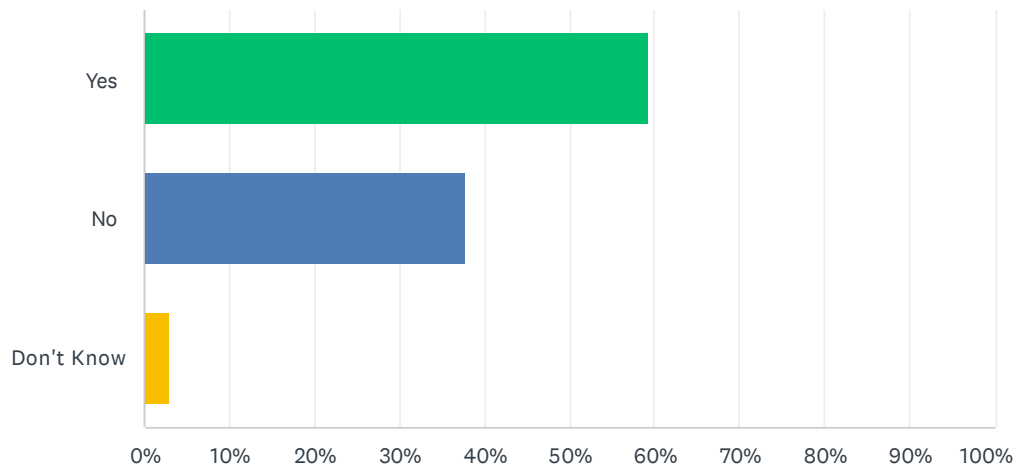

Q4 Do you like the idea of an archway at the Kirkley Park Road/Kensington Road entrance to Kensington Gardens?

Answered: 204 Skipped: 1

ANSWER CHOICES		RESPONSES	
Yes		59.31%	121
No		37.75%	77
Don't Know		2.94%	6
TOTAL			204