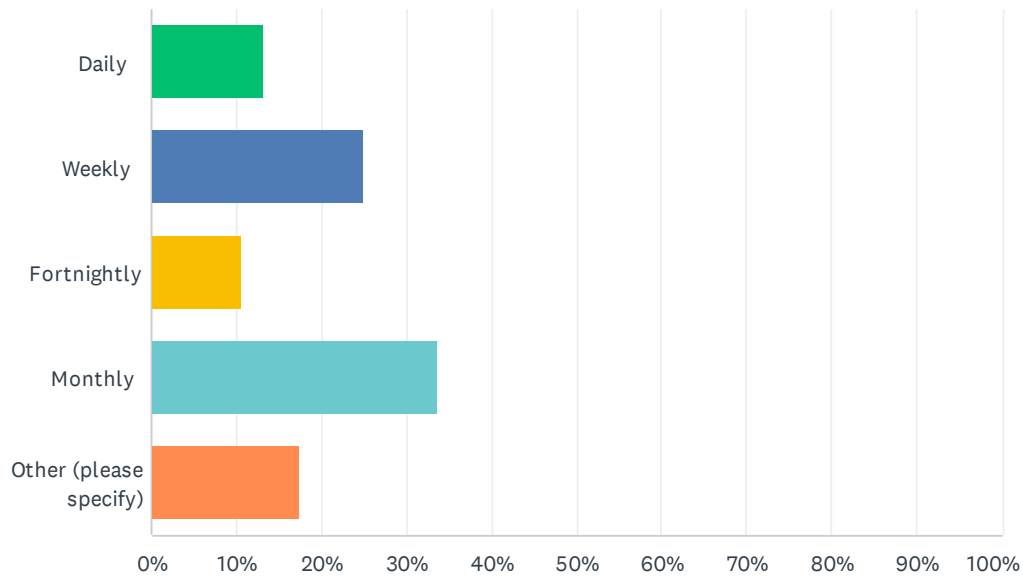

## Q2 Have you visited Kensington Gardens?

Answered: 205 Skipped: 0

ANSWER CHOICES	RESPONSES	
Yes	99.51%	204
No	0.49%	1
<b>TOTAL</b>		<b>205</b>

### Q3 How often do you visit Kensington Gardens?

Answered: 205 Skipped: 0

ANSWER CHOICES	RESPONSES	
Daily	13.17%	27
Weekly	24.88%	51
Fortnightly	10.73%	22
Monthly	33.66%	69
Other (please specify)	17.56%	36
<b>TOTAL</b>		<b>205</b>