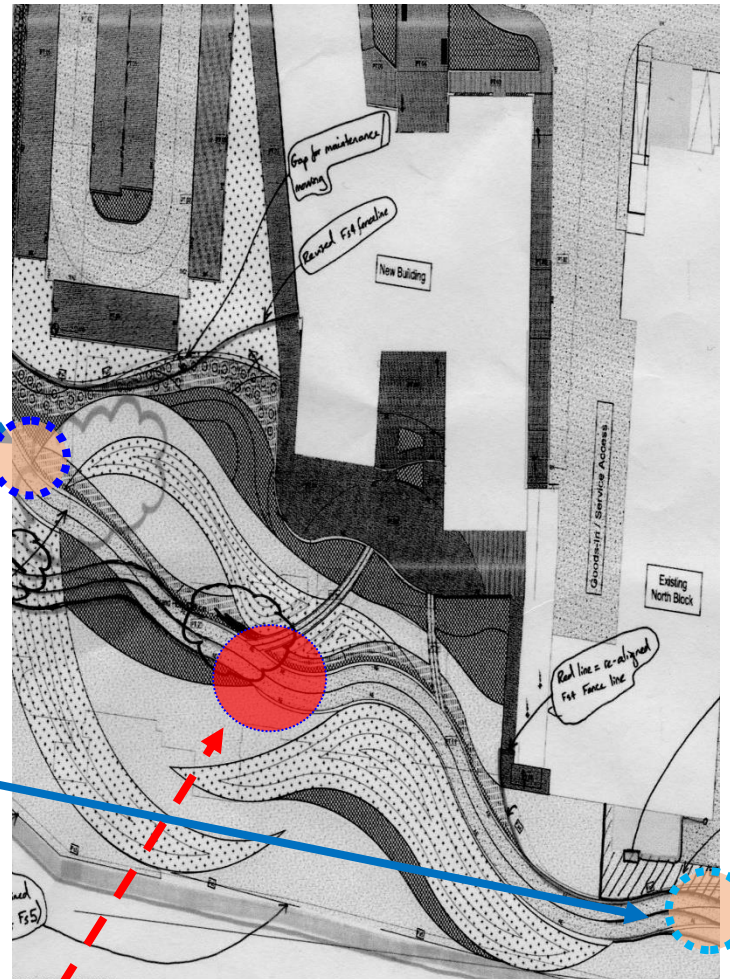

Meeting Aug 18 CEFAS

Placing the Proposed Homage to the Grand Hotel – Information Panels.....

Present – Gary, Kelly, Tim & Paul

Proposed Promoting Pakefield Information Panel (to replace existing panel) at south entrance to walkway with pictures of old Grand Hotel etc – Information about CEFAS, its work, past and international role. The history of the Grand Hotel and an introduction to the other Promoting Pakefield Beach Walk Panels – Size to be discussed appropriate to content

Proposed North information

Proposed position of
Position of scaled stainless steel
Facade – “Homage To Grand Hotel”